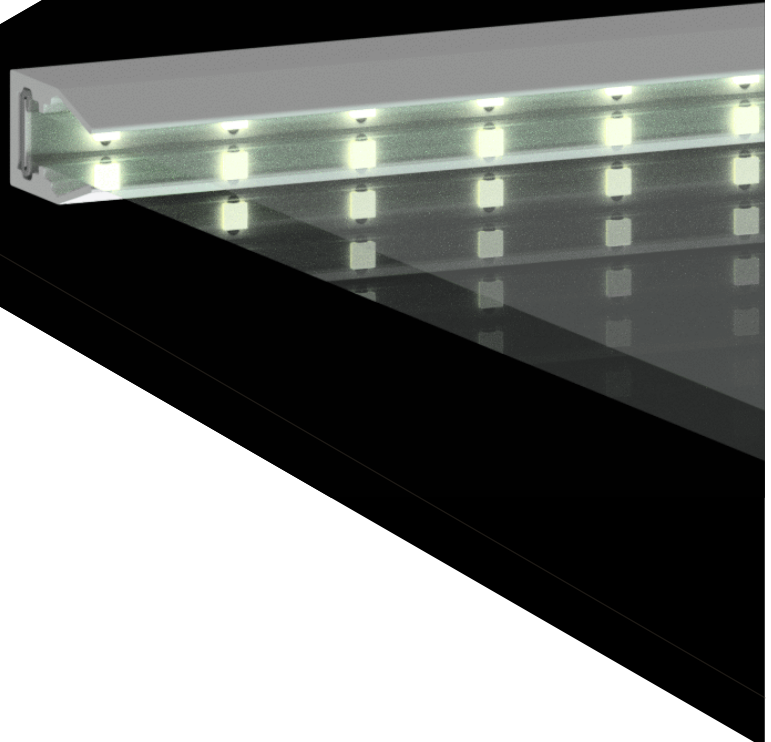

STILLEMANS
let us profile your design

LIGHTING
LED

ABS CLIPO 24138

data sheet

[http://stillemans.com/
upload/006.003D.ABSCLIPO24138.pdf](http://stillemans.com/upload/006.003D.ABSCLIPO24138.pdf)

scale 1:1

Contact our sales team