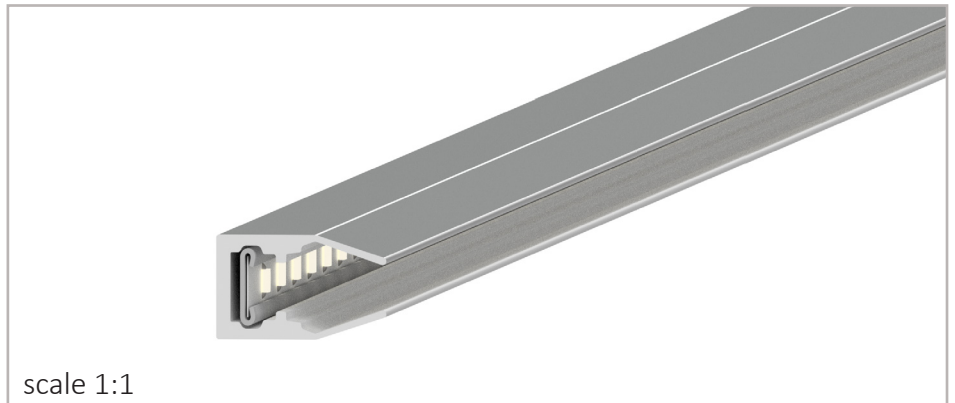

STILLEMANS
let us profile your design

LIGHTING
LED

ABS CLIPO 24138

data sheet

[http://stillemans.com/
upload/006.003D.ABSCLIPO24138.pdf](http://stillemans.com/upload/006.003D.ABSCLIPO24138.pdf)

scale 1:1

Contact our sales team