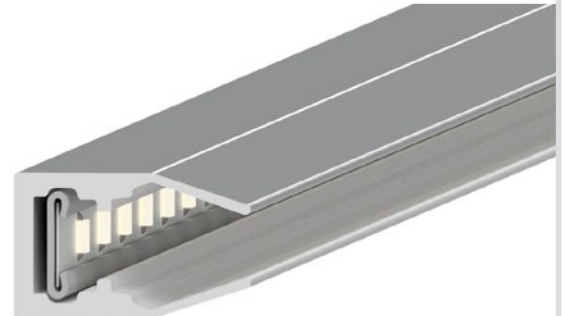

STILLEMANS
let us profile your design

ABS CLIPO 24138

LED lighting
glass shelf light

free sample

QR or send us an e-mail

ABS CLIPO 24138
with ABS U 1062 LED carrier
profile inserted

Glass shelf clip-on light

Projects LED light through a glass shelf
for sparkling effect

fits 6 and 8 mm glass

Material and finishes

ABS
opal finish, plain colors
decorative film

Mounting
clip-on

Packaging
available in standard lengths,
or cut to order

ABS U 1062
with 8 mm LED strip

Accessories

ABS U 1062
LED profile designed for 8 mm wide LED
strips. Facilitates LED strip insertion
into our plastic profiles. We also offer
ABS U 1062 with LED strip inserted.