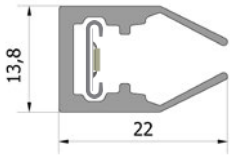

STILLEMANS
let us profile your design

ABS CLIPO 24138

LED lighting
glass shelf light

free sample

QR or send us an e-mail

ABS CLIPO 24138
with ABS U 1062 LED carrier
profile inserted

Glass shelf clip-on light

Projects LED light through a glass shelf
for sparkling effect

fits 6 and 8 mm glass

Material and finishes

ABS
opal finish, plain colors
decorative film

Mounting
clip-on

Packaging
available in standard lengths,
or cut to order

ABS U 1062
with 8 mm LED strip

Accessories

ABS U 1062
LED profile designed for 8 mm wide LED
strips. Facilitates LED strip insertion
into our plastic profiles. We also offer
ABS U 1062 with LED strip inserted.