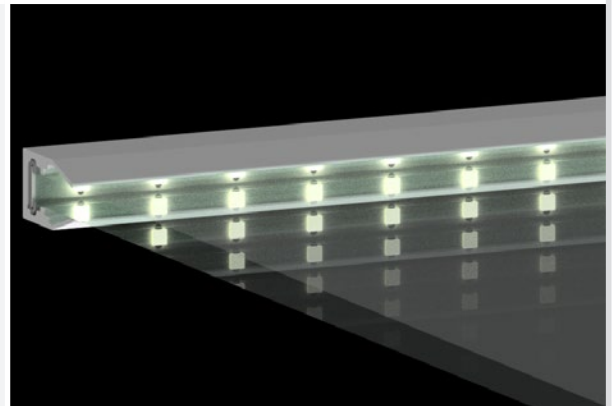

STILLEMANS
let us profile your design

ABS CLIPO 24138

LED lighting
glass shelf light

free sample

QR or send us an e-mail

ABS CLIPO 24138
with ABS U 1062 LED carrier
profile inserted

Glass shelf clip-on light

Projects LED light through a glass shelf
for sparkling effect

fits 6 and 8 mm glass

Material and finishes

ABS
opal finish, plain colors
decorative film

Mounting
clip-on

Packaging
available in standard lengths,
or cut to order

ABS U 1062
with 8 mm LED strip

Accessories

ABS U 1062
LED profile designed for 8 mm wide LED
strips. Facilitates LED strip insertion
into our plastic profiles. We also offer
ABS U 1062 with LED strip inserted.