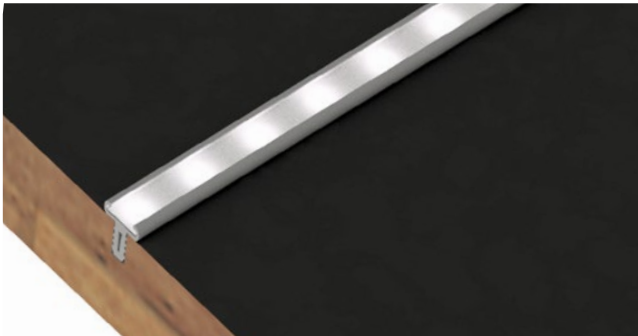

STILLEMANS
let us profile your design

LIGHTING
LED

ABS U 1062 T

data sheet

<http://stillemans.com/upload/013.001D.ABSU1062T.pdf>

8 mm LED strip

scale 4:1

scale 1:1