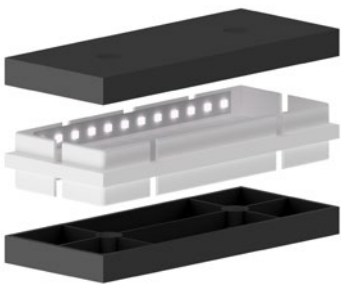

STILLEMANS
let us profile your design

PIED LUM 12050/25

Furniture feet

Material:
ABS

Finishes
OPAL white (LED insert)
black (top and bottom material color)
lacquer finishes
semitransparent decorative film on LED
insert (chrome)

Accessories
adapter 230 VAC in, 12 VDC 1A out
with floor switch and multibloc.

one multibloc connects up to 6 LED
applications.

Cable length (standard)
from power adapter to switch 170 cm
from switch to multibloc 130 cm
from LED to multibloc 200 cm.

other lengths are possible

Contact our sales team
info@extruco.com
+32 2 481 05 30
ref. 025.011

EXTRUCO
BY STILLEMANS & PARCOLYS

The Extrusion Company
Allée de la Recherche 32
1070 Anderlecht Belgium
www.extruco.com