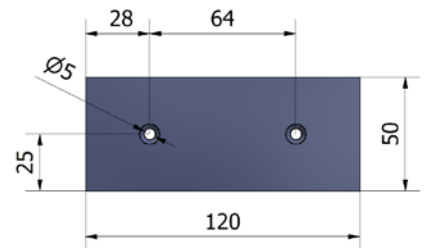

STILLEMANS
let us profile your design

PIED LUM 12050/25

Furniture feet

Material:
ABS

Finishes
OPAL white (LED insert)
black (top and bottom material color)
lacquer finishes
semitransparent decorative film on LED
insert (chrome)

Accessories
adapter 230 VAC in, 12 VDC 1A out
with floor switch and multibloc.

one multibloc connects up to 6 LED
applications.

Cable length (standard)
from power adapter to switch 170 cm
from switch to multibloc 130 cm
from LED to multibloc 200 cm.

other lengths are possible

Contact our sales team
info@extruco.com
+32 2 481 05 30
ref. 025.011

EXTRUCO
BY STILLEMANS & PARCOLYS

The Extrusion Company
Allée de la Recherche 32
1070 Anderlecht Belgium
www.extruco.com